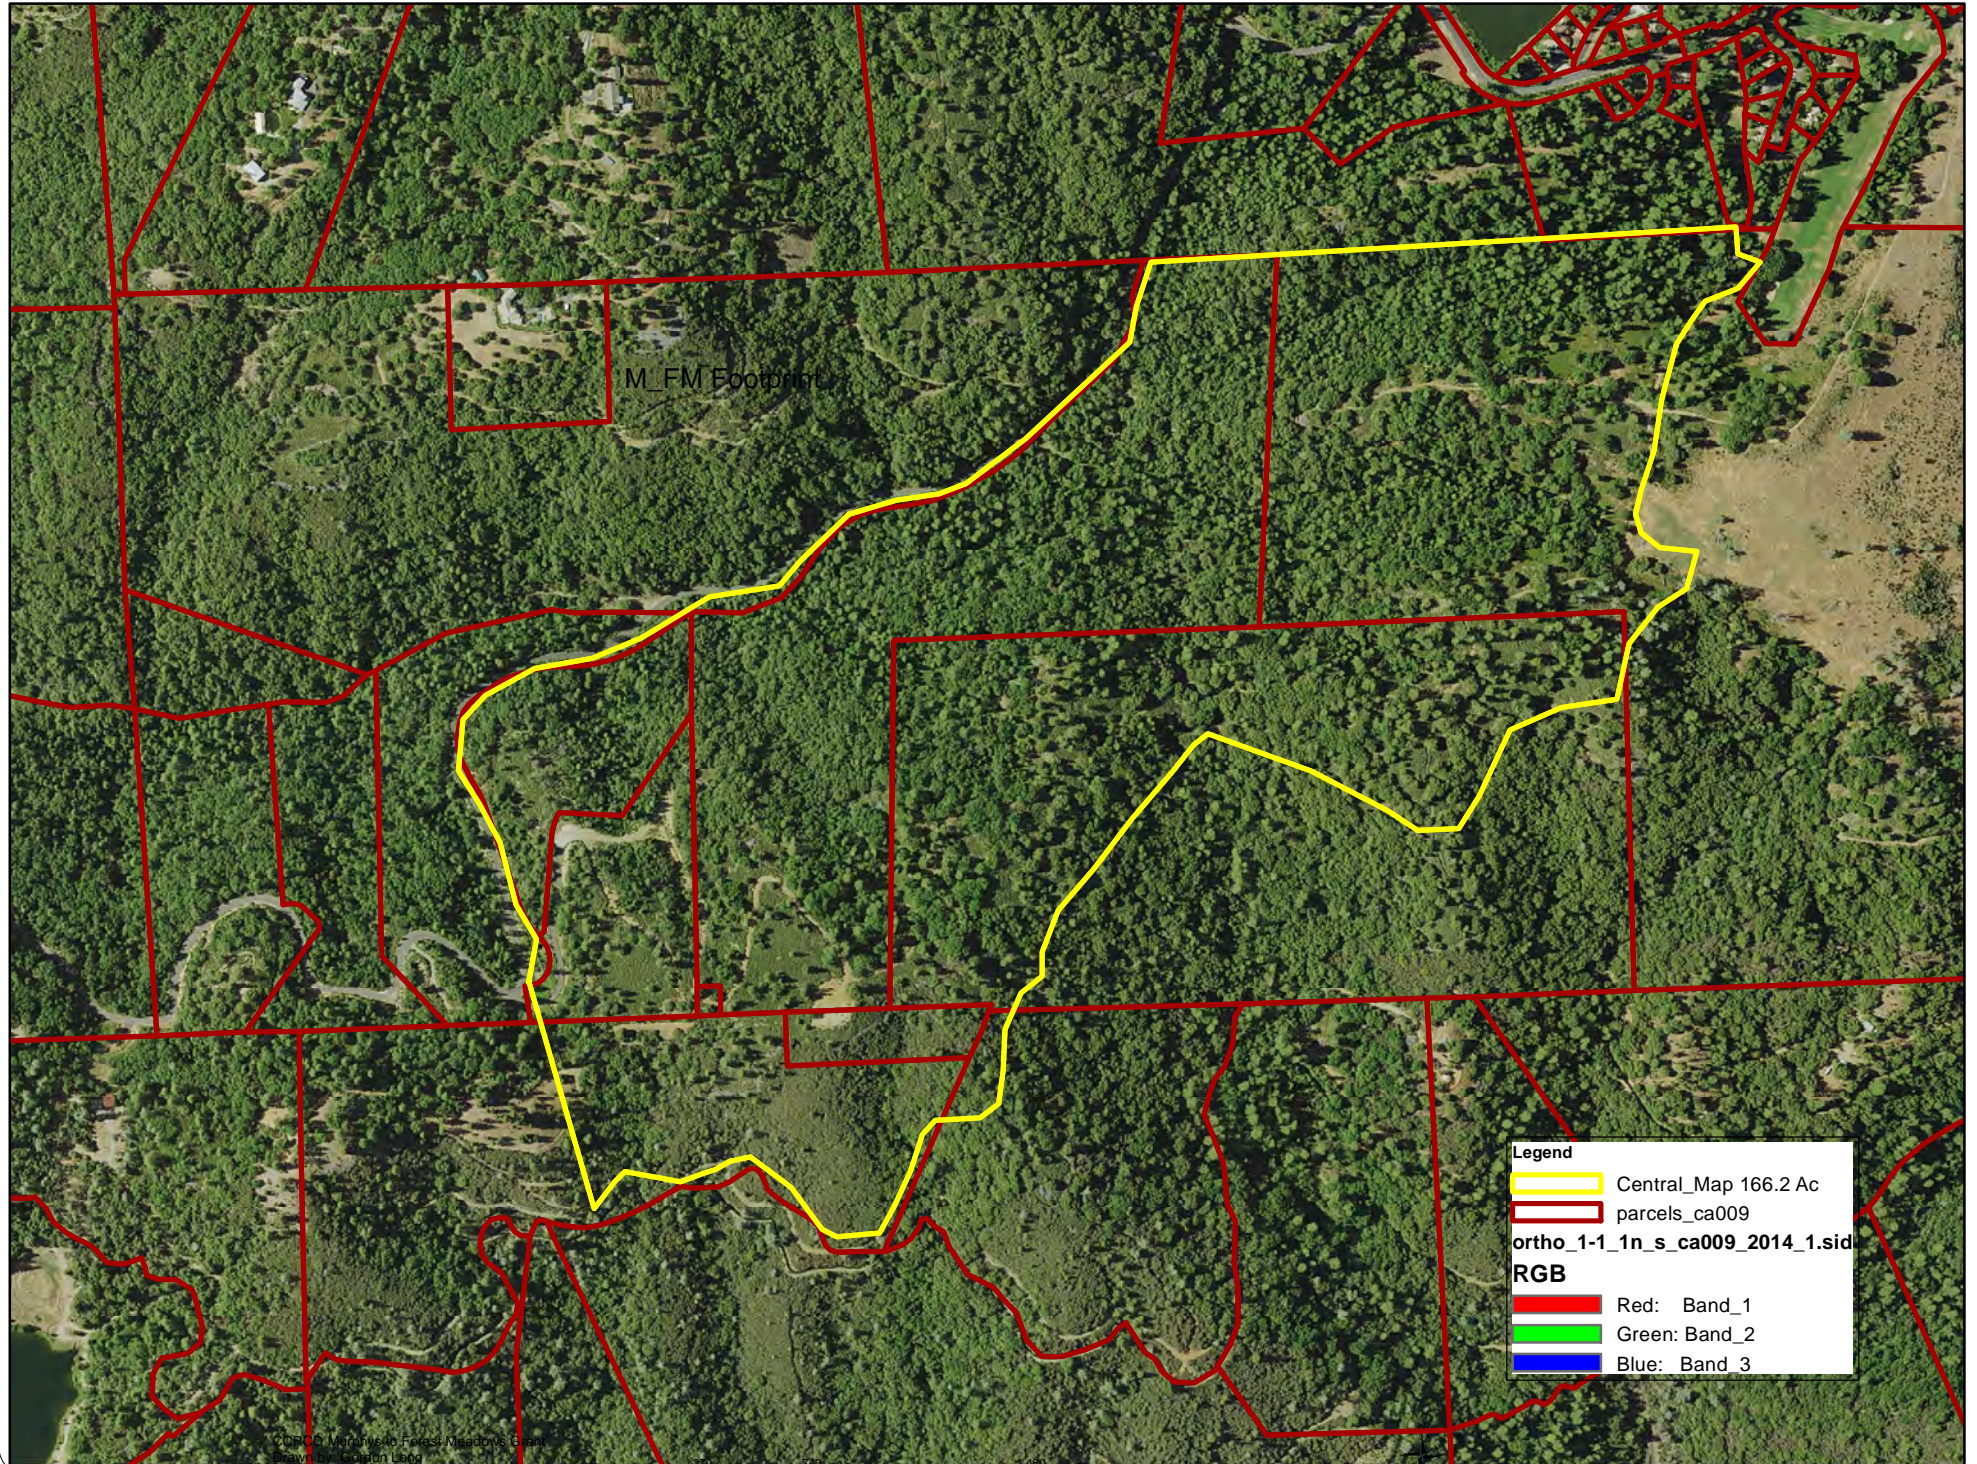

General Map of CCRCO Murphys to Forest Meadows Fuelbreak

Legend: 1:48,000 Fuelbreak footprint: 781.7 acres, CalFire Maintenance fuelbreak 189 acres

Murphys to Forest Meadows Fuelbreak Footprint

Legend

- East_Map_84.7_Ac
- parcels_ca009
- ortho_1-1_1n_s_ca009_2014_1.sid

RGB

- Red: Band_1
- Green: Band_2
- Blue: Band_3

Legend

-  NW_Map_Exclusion 84.5 ac
-  NW_Map 259 ac_Incl_exclusion
-  parcels_ca009

ortho_1-1_1n_s_ca009_2014_1.sid

RGB

-  Red: Band_1
-  Green: Band_2
-  Blue: Band_3