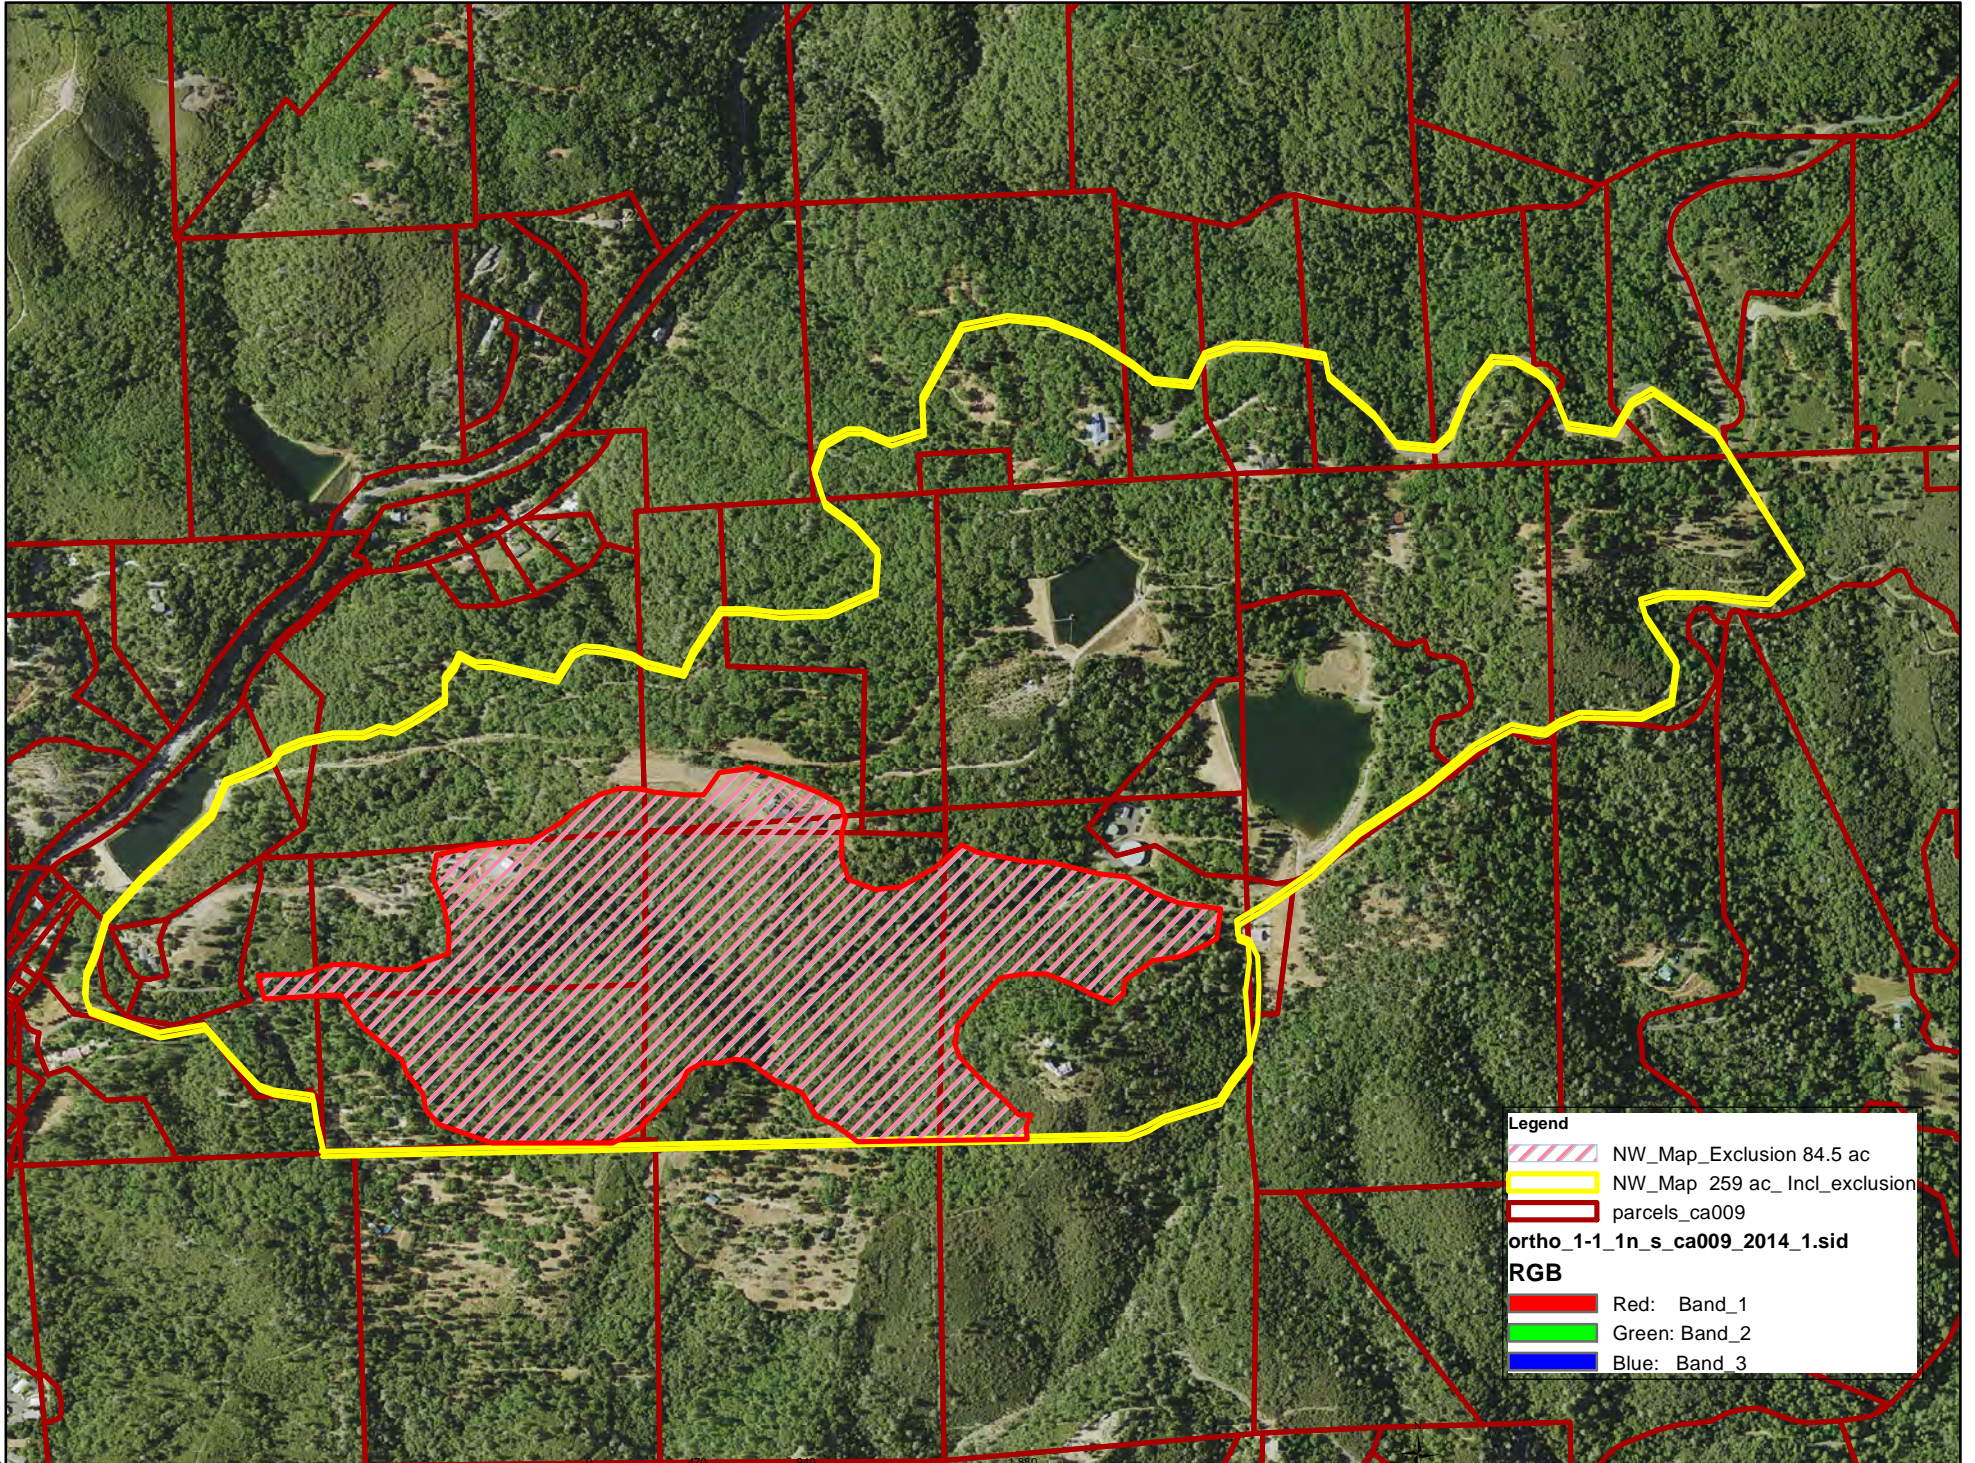

General Map of CCRCO Murphys to Forest Meadows Fuelbreak

Legend: 1:48,000 Fuelbreak footprint: 781.7 acres, CalFire Maintenance fuelbreak 189 acres

Murphys to Forest Meadows Fuelbreak Footprint

Legend

- East_Map_84.7_Ac
- parcels_ca009
- ortho_1-1_1n_s_ca009_2014_1.sid

RGB

- Red: Band_1
- Green: Band_2
- Blue: Band_3

Legend

-  NW_Map_Exclusion 84.5 ac
-  NW_Map 259 ac_Incl_exclusion
-  parcels_ca009

ortho_1-1_1n_s_ca009_2014_1.sid

RGB

-  Red: Band_1
-  Green: Band_2
-  Blue: Band_3