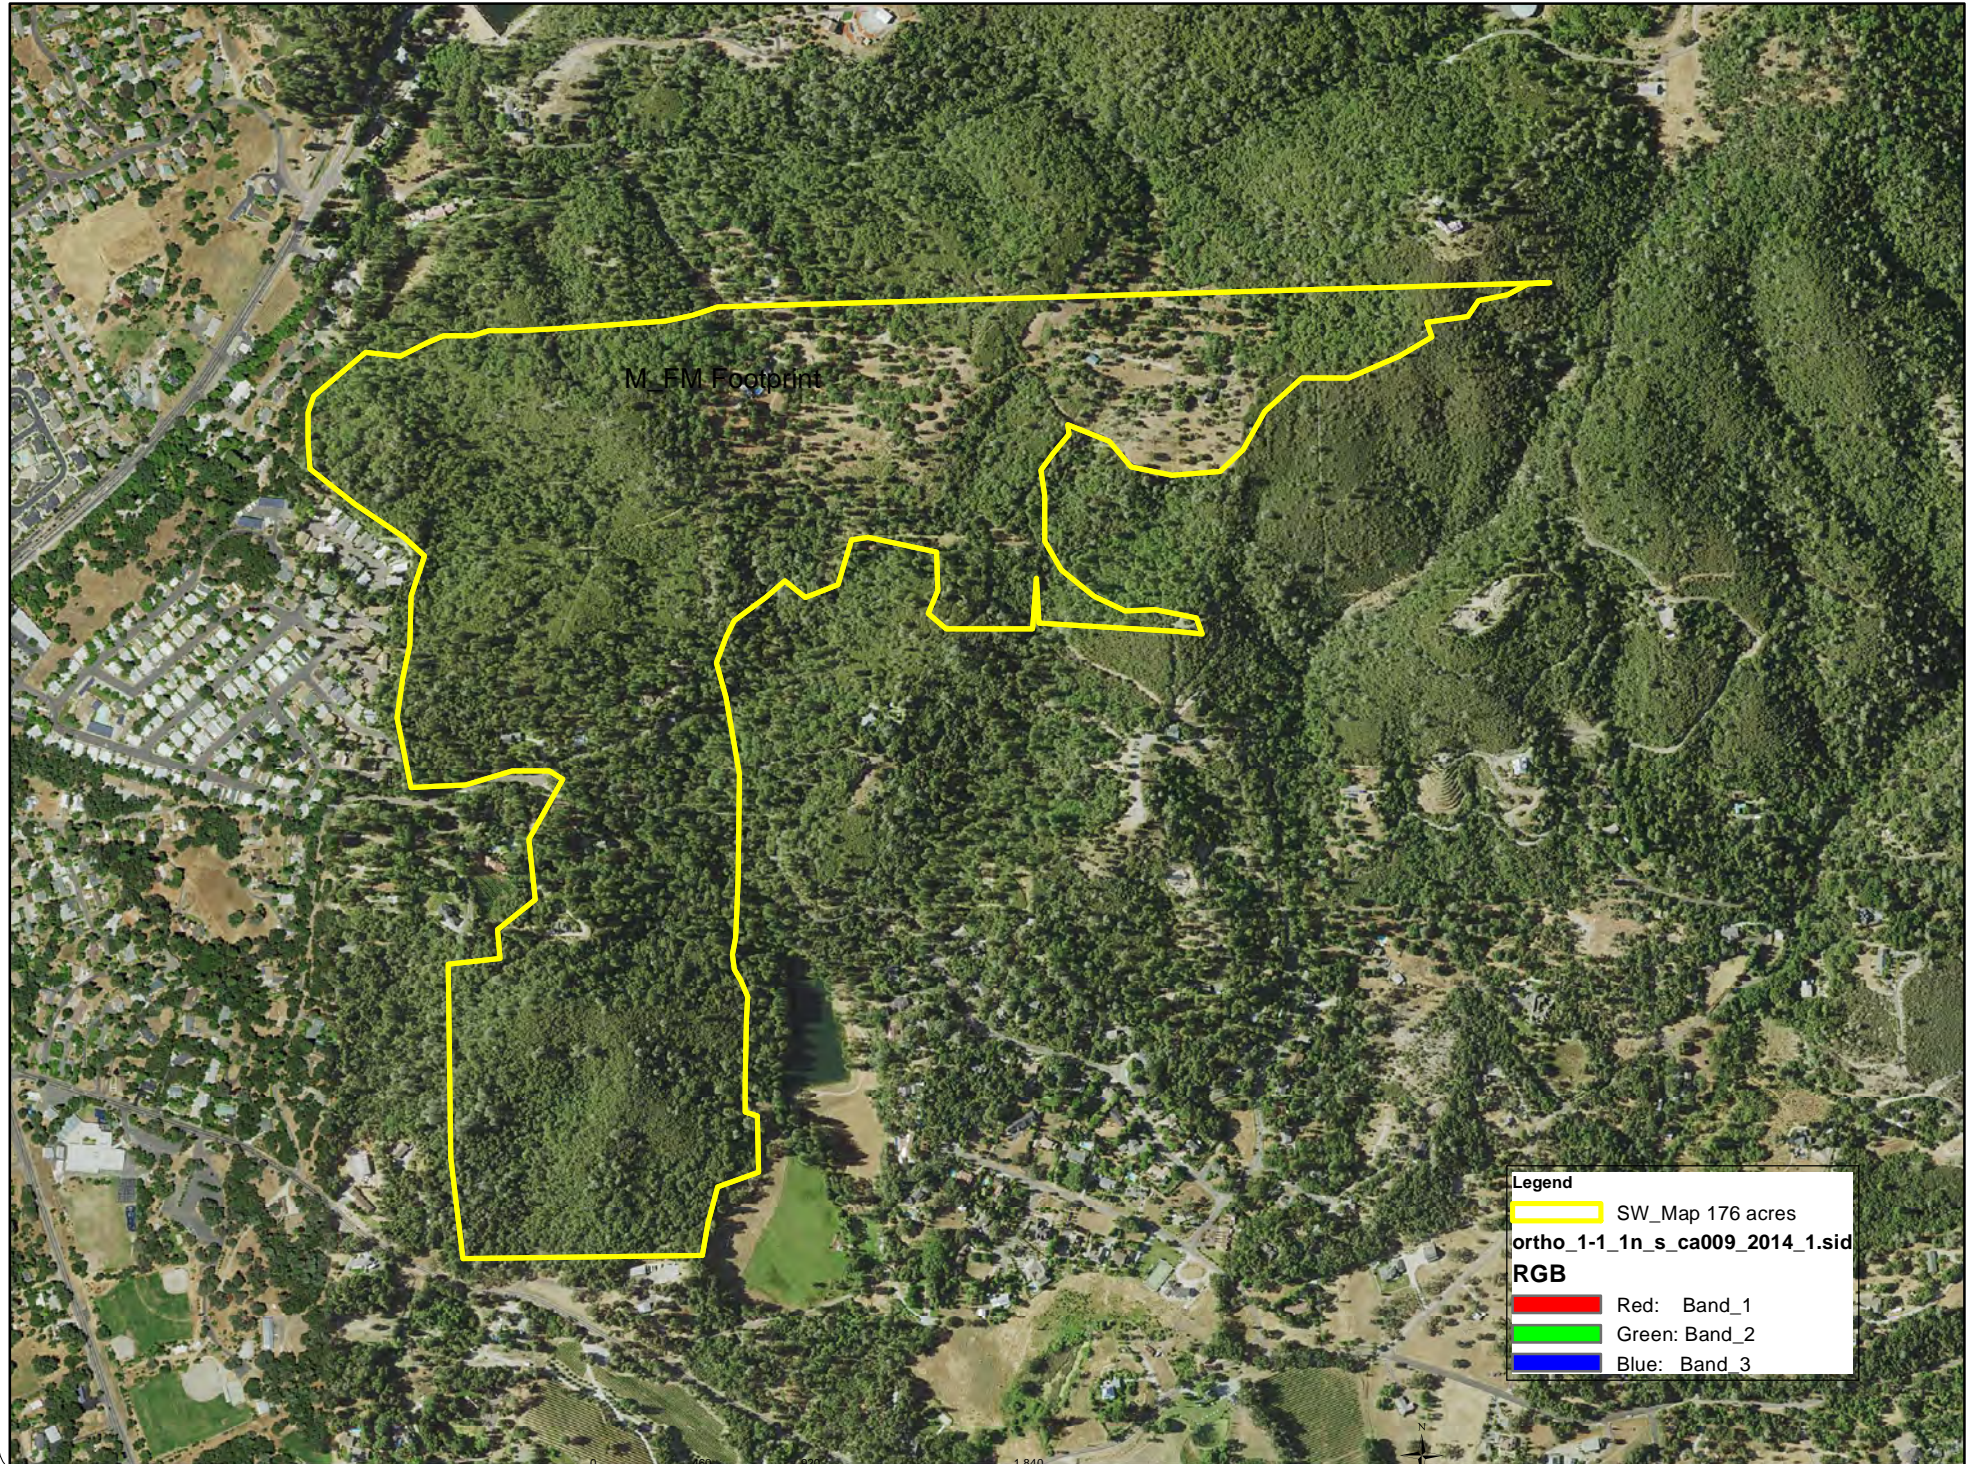

General Map of CCRCO Murphys to Forest Meadows Fuelbreak

Legend: 1:48,000 Fuelbreak footprint: 781.7 acres, CalFire Maintenance fuelbreak 189 acres

Murphys to Forest Meadows Fuelbreak Footprint

Legend

- East_Map_84.7_Ac
- parcels_ca009
- ortho_1-1_1n_s_ca009_2014_1.sid

RGB

- Red: Band_1
- Green: Band_2
- Blue: Band_3

Legend

-  NW_Map_Exclusion 84.5 ac
-  NW_Map 259 ac_Incl_exclusion
-  parcels_ca009

ortho_1-1_1n_s_ca009_2014_1.sid

RGB

-  Red: Band_1
-  Green: Band_2
-  Blue: Band_3