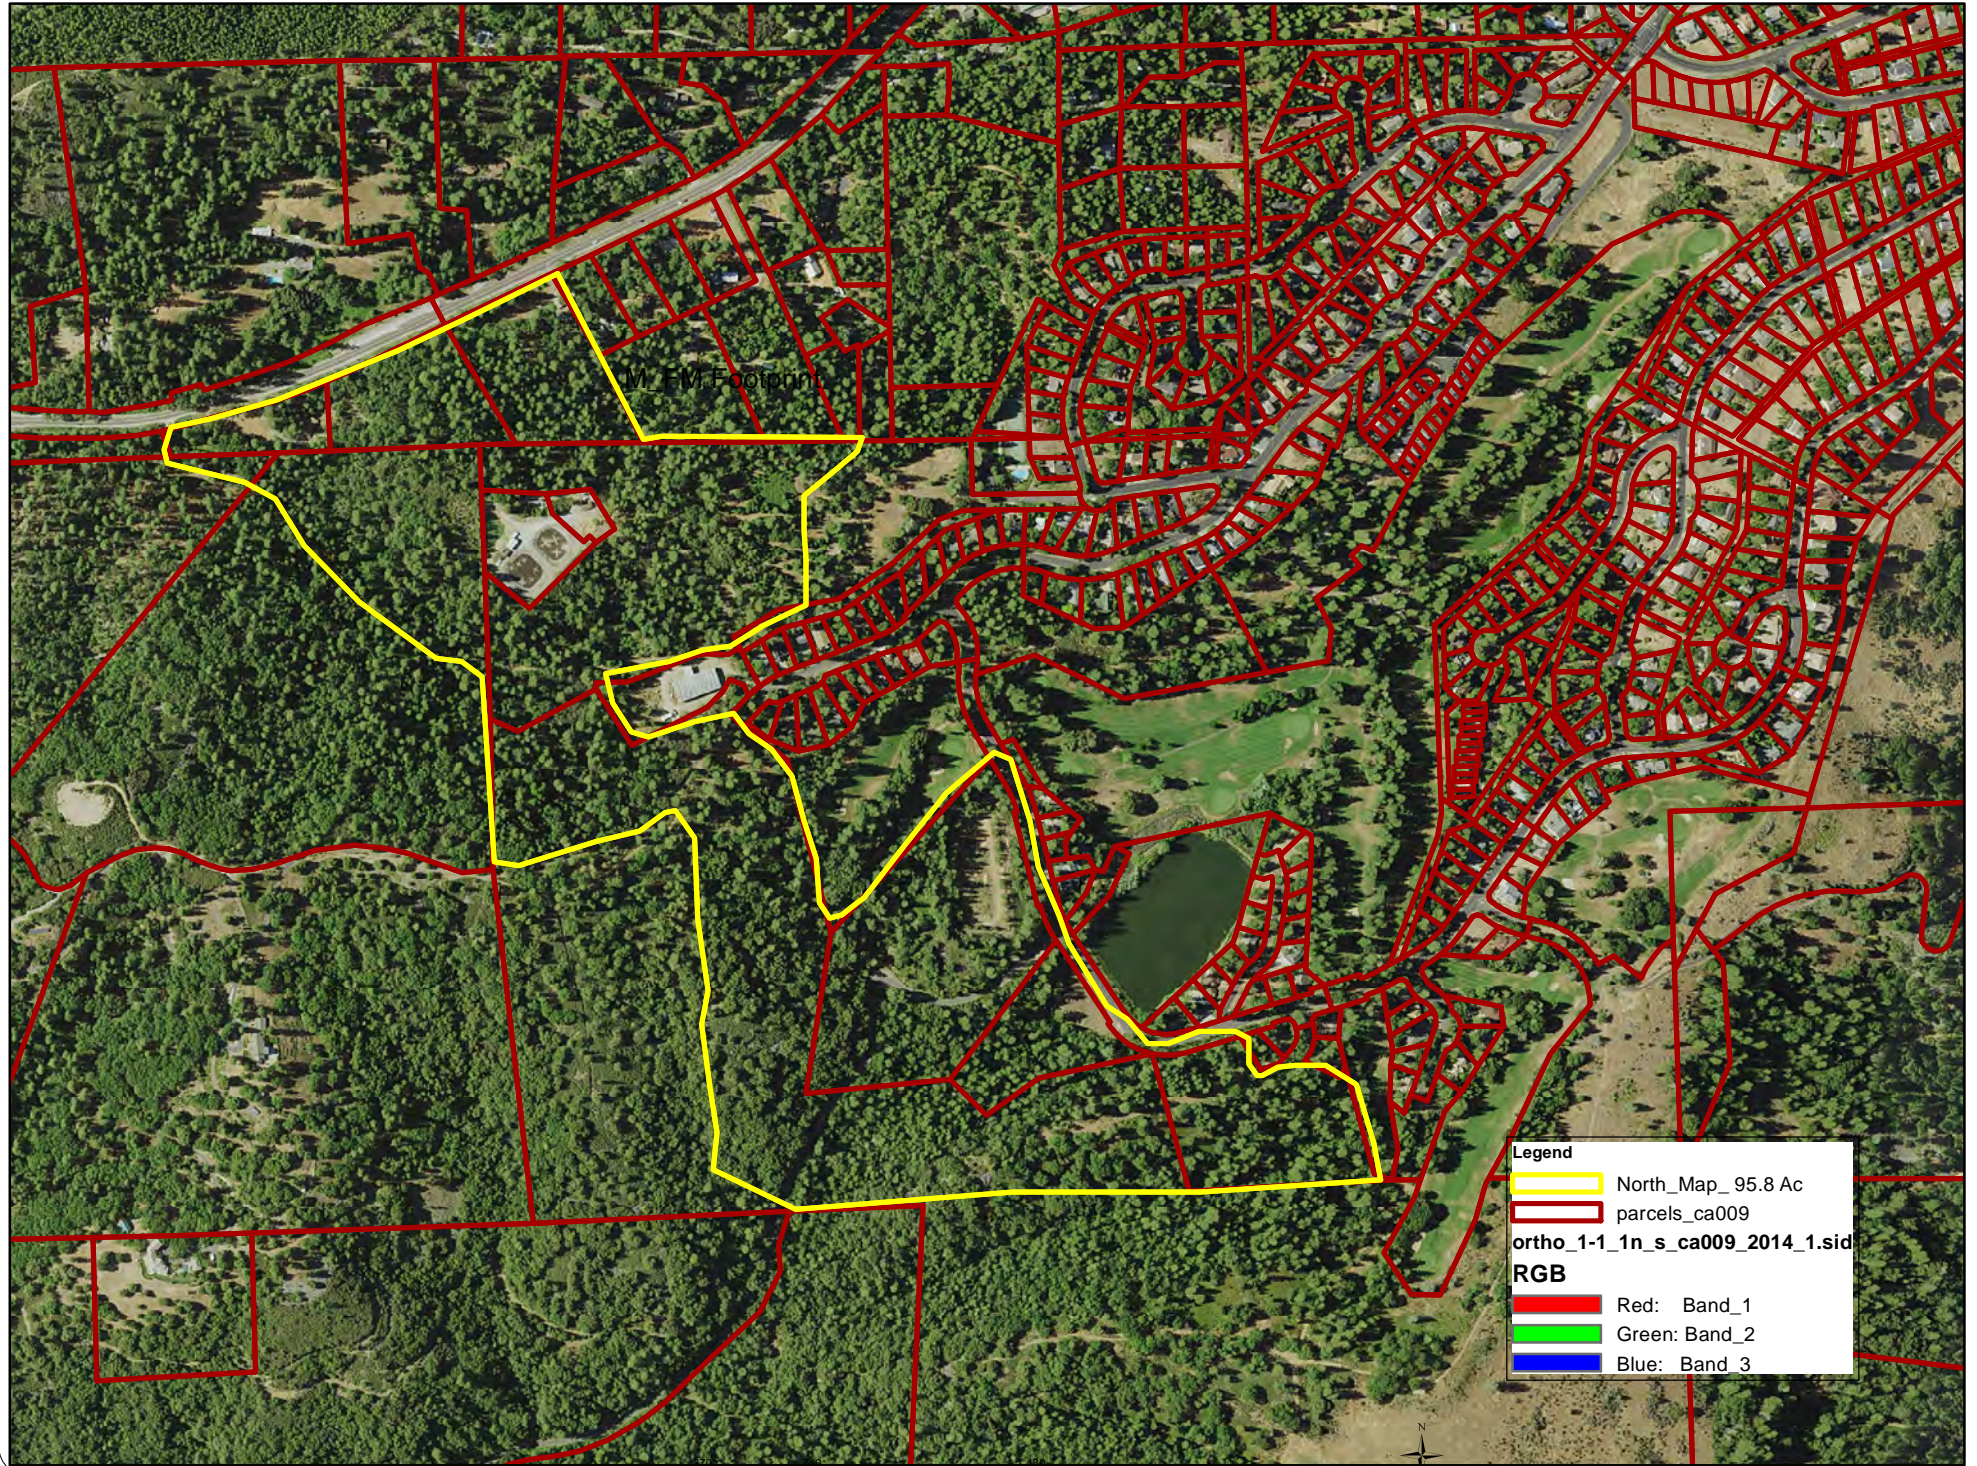

General Map of CCRCO Murphys to Forest Meadows Fuelbreak

Legend: 1:48,000 Fuelbreak footprint: 781.7 acres, CalFire Maintenance fuelbreak 189 acres

Murphys to Forest Meadows Fuelbreak Footprint

Legend

- East_Map_84.7_Ac
- parcels_ca009
- ortho_1-1_1n_s_ca009_2014_1.sid

RGB

- Red: Band_1
- Green: Band_2
- Blue: Band_3

Legend

-  NW_Map_Exclusion 84.5 ac
-  NW_Map 259 ac_Incl_exclusion
-  parcels_ca009

ortho_1-1_1n_s_ca009_2014_1.sid

RGB

-  Red: Band_1
-  Green: Band_2
-  Blue: Band_3