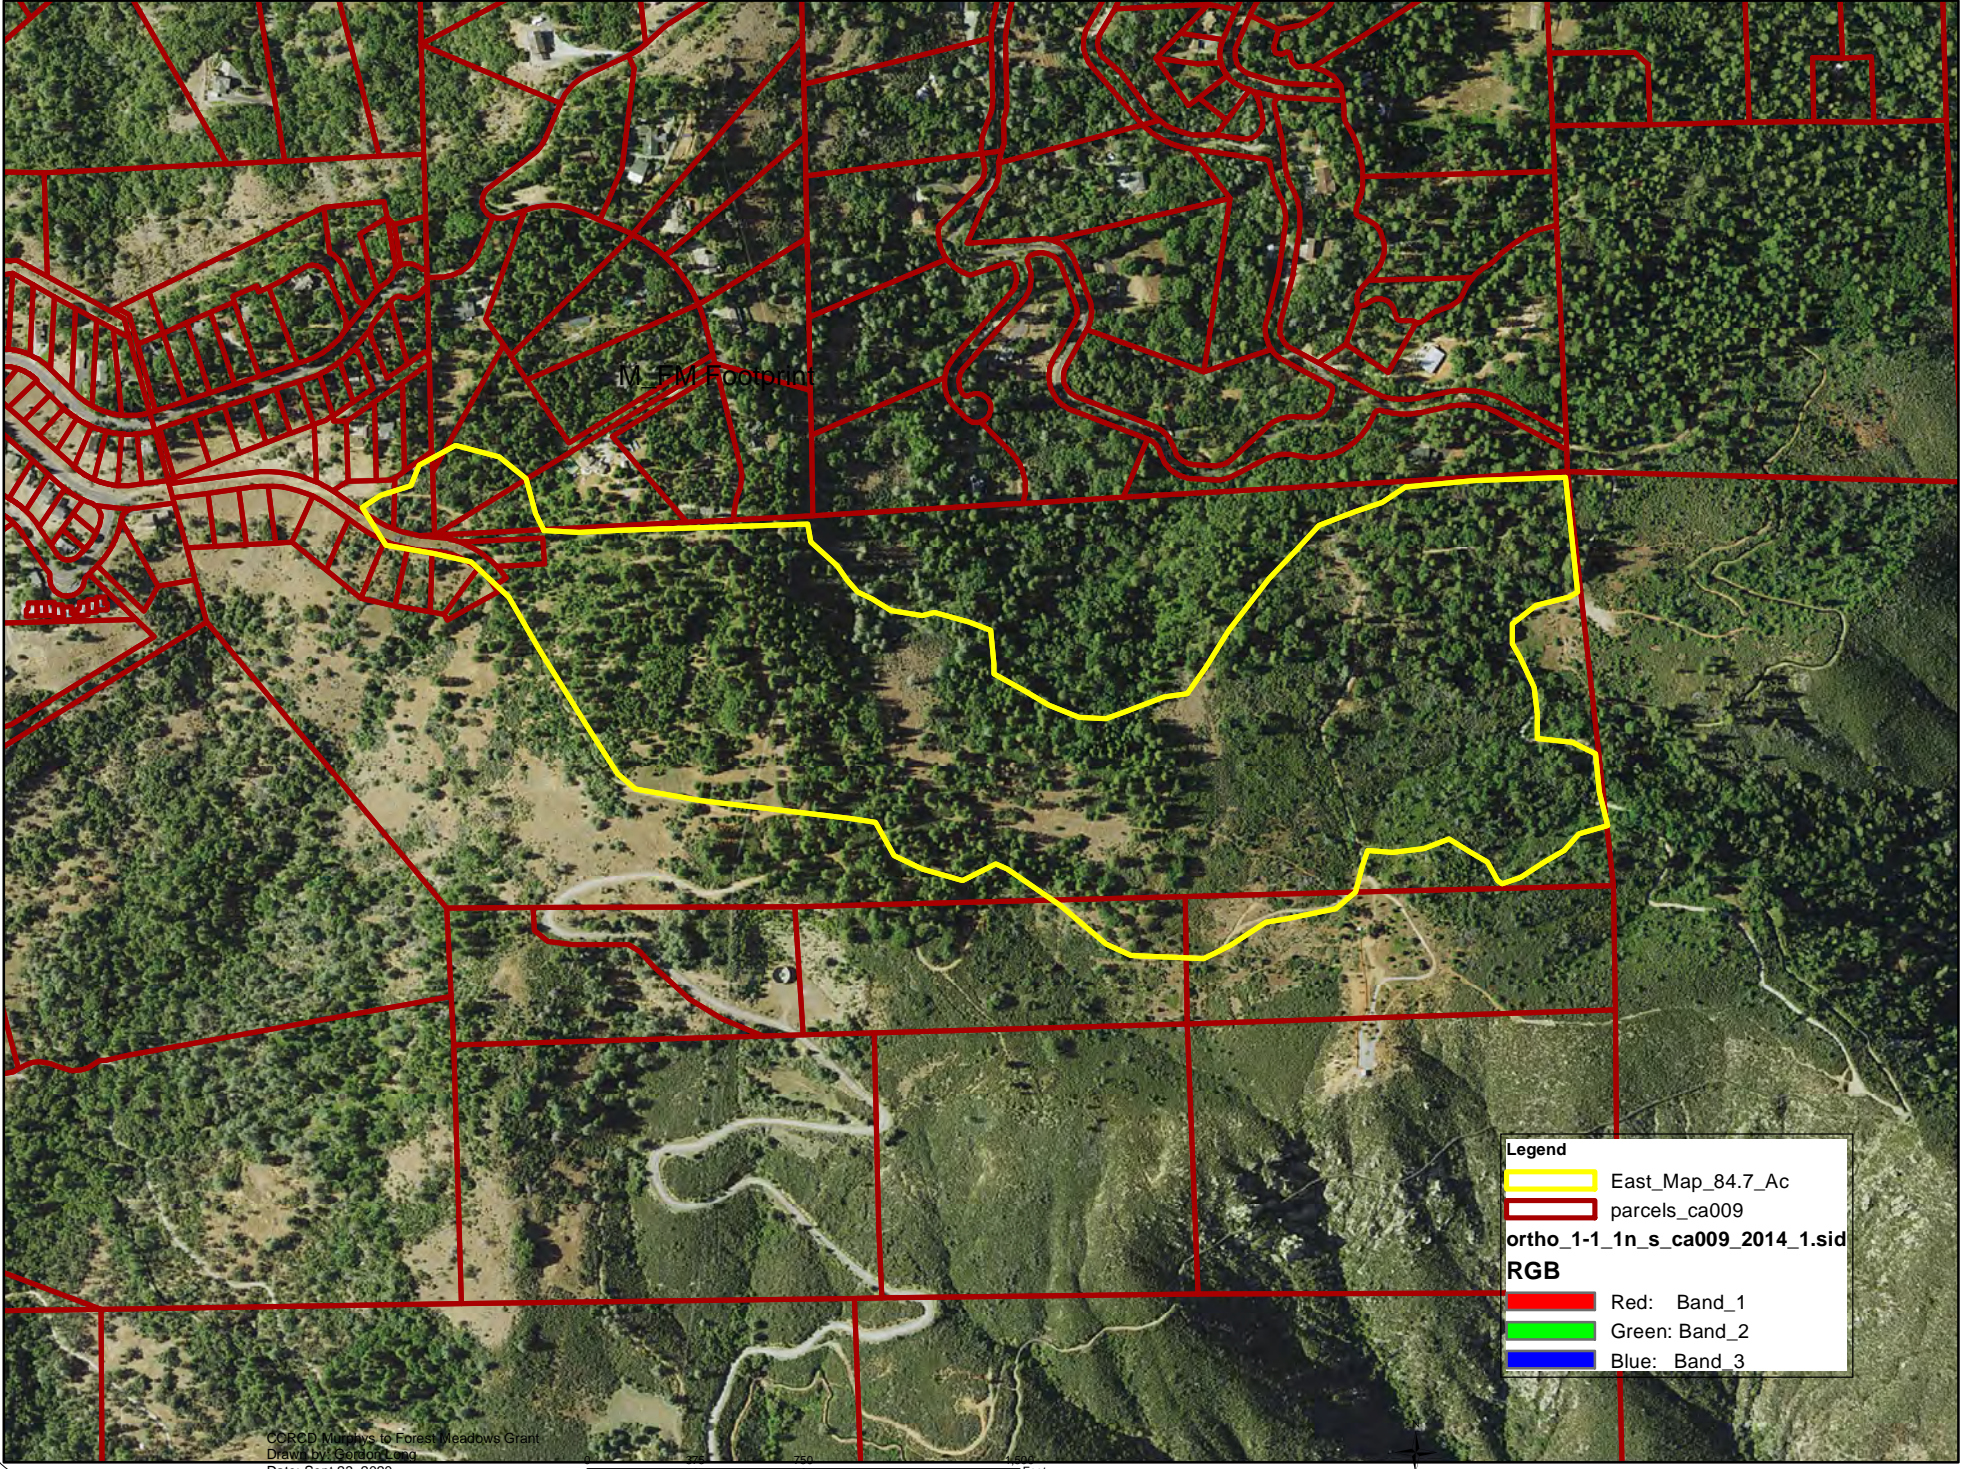

General Map of CCRCO Murphys to Forest Meadows Fuelbreak

Legend: 1:48,000 Fuelbreak footprint: 781.7 acres, CalFire Maintenance fuelbreak 189 acres

Murphys to Forest Meadows Fuelbreak Footprint

Legend

- East_Map_84.7_Ac
- parcels_ca009
- ortho_1-1_1n_s_ca009_2014_1.sid

RGB

- Red: Band_1
- Green: Band_2
- Blue: Band_3

Legend

-  NW_Map_Exclusion 84.5 ac
-  NW_Map 259 ac_Incl_exclusion
-  parcels_ca009

ortho_1-1_1n_s_ca009_2014_1.sid

RGB

-  Red: Band_1
-  Green: Band_2
-  Blue: Band_3