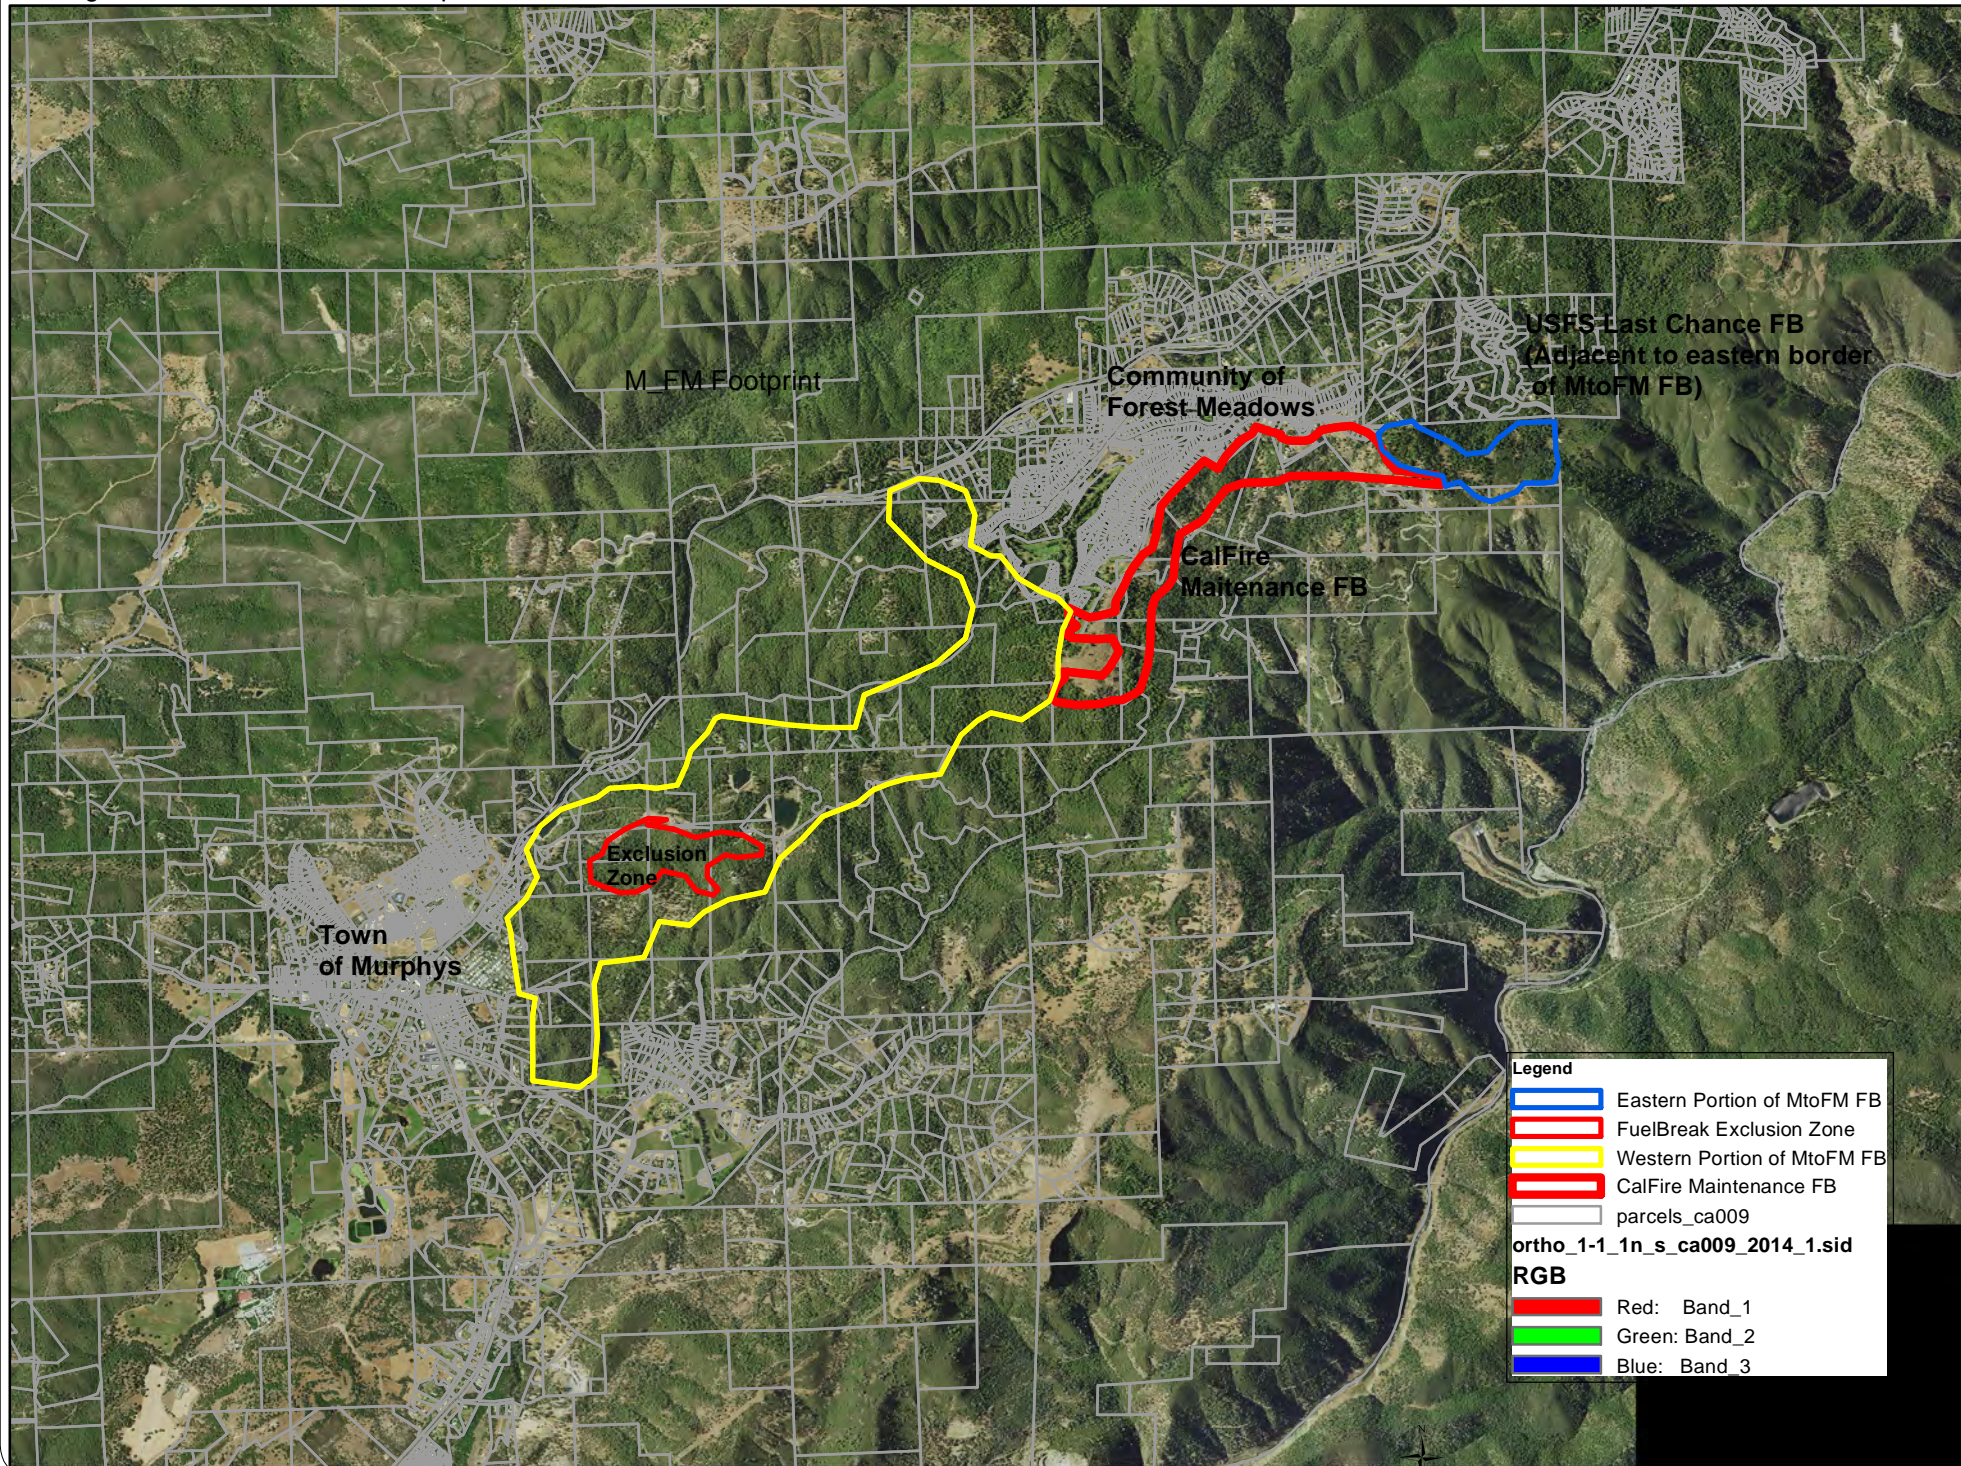

General Map of CCRCO Murphys to Forest Meadows Fuelbreak

Legend: 1:48,000 Fuelbreak footprint: 781.7 acres, CalFire Maintenance fuelbreak 189 acres

Murphys to Forest Meadows Fuelbreak Footprint

Legend

- East_Map_84.7_Ac
- parcels_ca009
- ortho_1-1_1n_s_ca009_2014_1.sid

RGB

- Red: Band_1
- Green: Band_2
- Blue: Band_3

Legend

-  NW_Map_Exclusion 84.5 ac
-  NW_Map 259 ac_Incl_exclusion
-  parcels_ca009

ortho_1-1_1n_s_ca009_2014_1.sid

RGB

-  Red: Band_1
-  Green: Band_2
-  Blue: Band_3